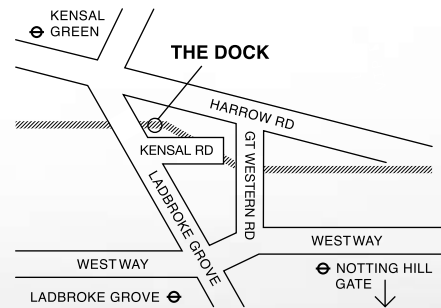

Simon Hasan Craft Work

Simon Hasan invites you to view
prototypes for a conversation between
mass production and the crafts.

www.simonhasan.com
www.portobellodock.com

The White Building, Portobello Dock, 344 Ladbroke Grove, W10
Monday 21st September – Sunday 27th September
10am – 6pm / Tuesday 10am – 8pm / Sunday 10am – 4pm